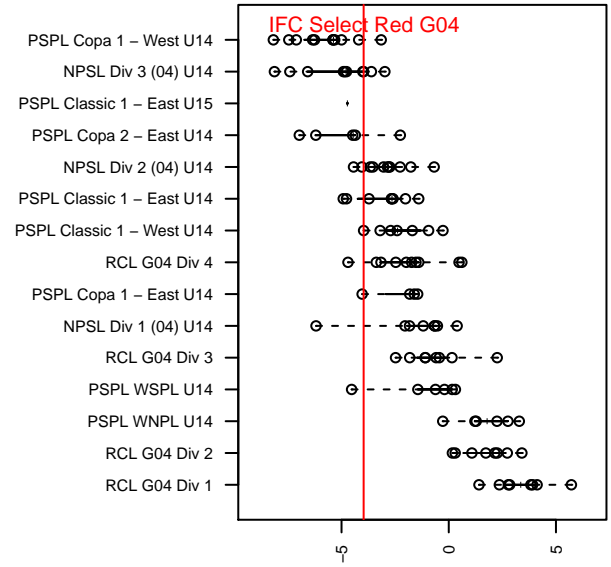

**attack and defense rating
relative to others at age
and all opponents in last 13 months**