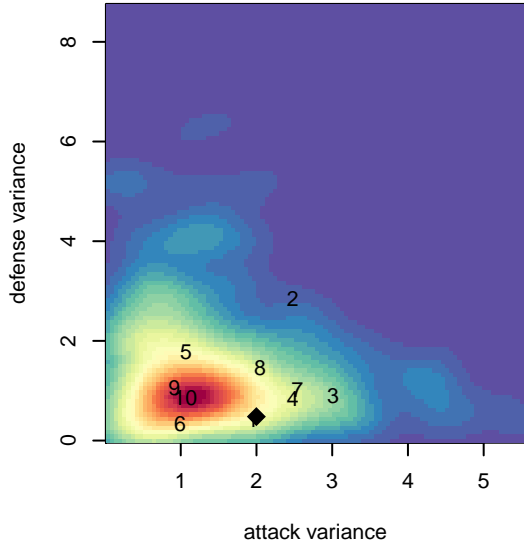

IFC Select Red G04

Issaquah, WA
G04 total strength=958
attack=1.58 defense=1.89
fall league = NPSL Div 3 (04) U14

alt names used:
IFC G04 Red/Prutzman
IFC SELECT RED 04
Issaquah FC Select Red 04G

Venues played:
2017 Mt Hood Challenge U14 Bronze
2017 Xtreme Cup GU14
2017 NPSL Division 3 (04) U14

IFC Select Red G04
Dots are actual minus expected GF (blue circles) and GA (red triangles).
Blue line is smoothed change in attack strength. Red is smoothed change in defense strength.

**attack and defense variance (black dot)
relative to other teams
and top 10 in region**